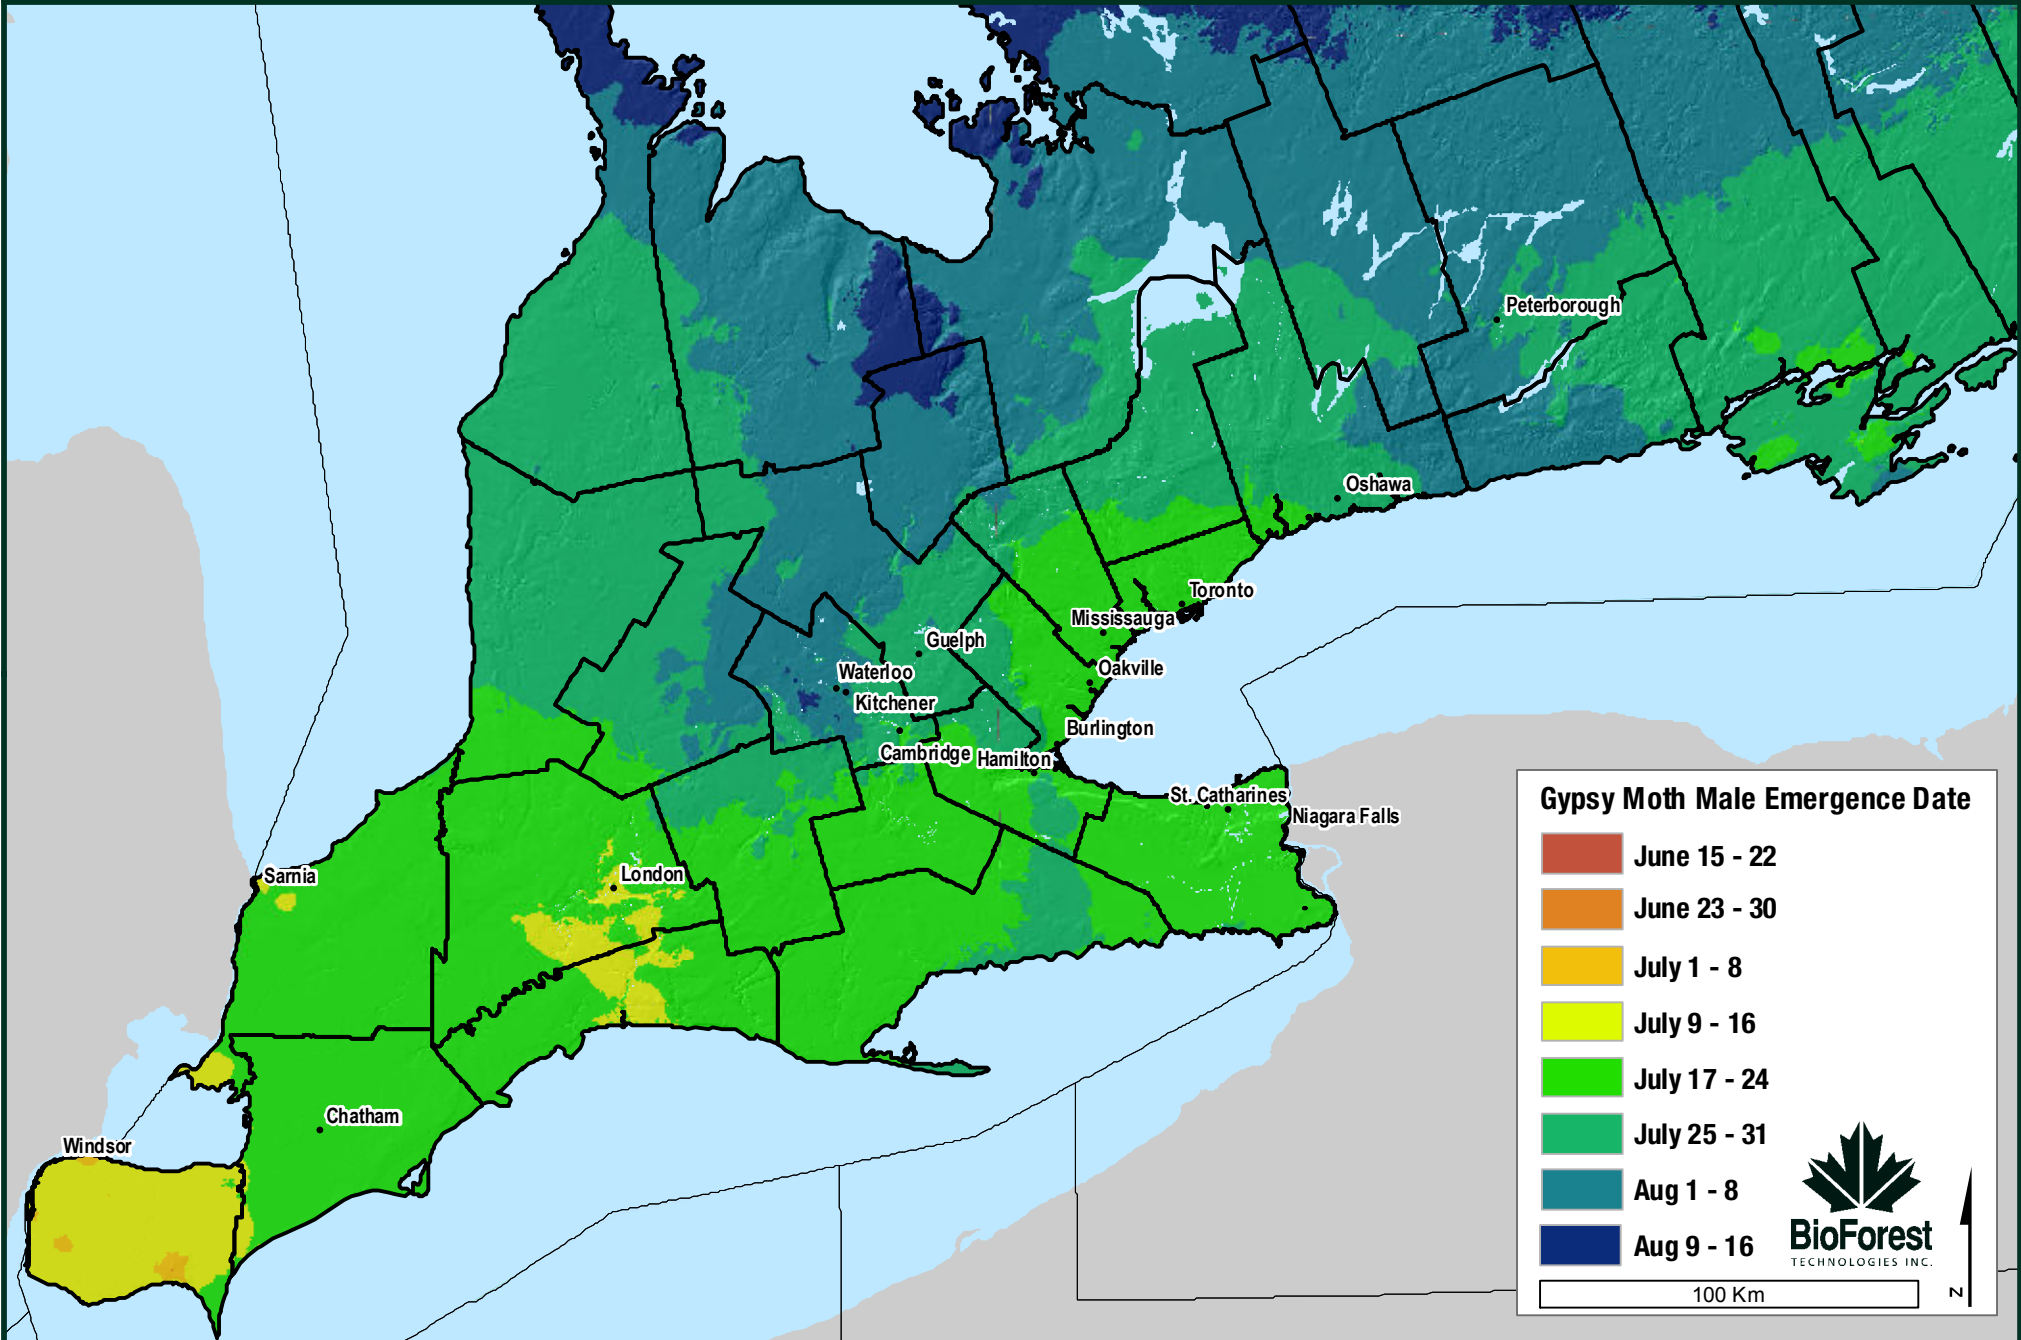

Gypsy Moth Male Emergence Date - 2017

BioSIM used Environment Canada daily weather data as of July 20, 2017 and 30-year climate normals (1981-2010)