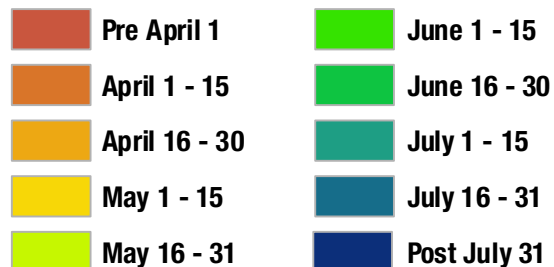

2017 Emerald Ash Borer (EAB) Adult Emergence Map for TreeAzin® Injections and Prism Trap Deployment

TreeAzin® Treatment Start Date

1-888-236-7378
www.bioforest.ca

For best EAB control, use the date range shown as a guide for beginning TreeAzin® injections.
Early-season ash physiology or poor tree health may result in slow uptake and increased injection times.
Deploy prism traps a week before TreeAzin treatment start dates.

BioSIM produced Emerald Ash Borer emergence date map based on a cumulative 250 degree day model at base 10°C (450 degree days at base 50°F).
Source: Environment Canada and NOAA daily weather data as of July 20, 2017 and 30-year climate normals (1981-2010).