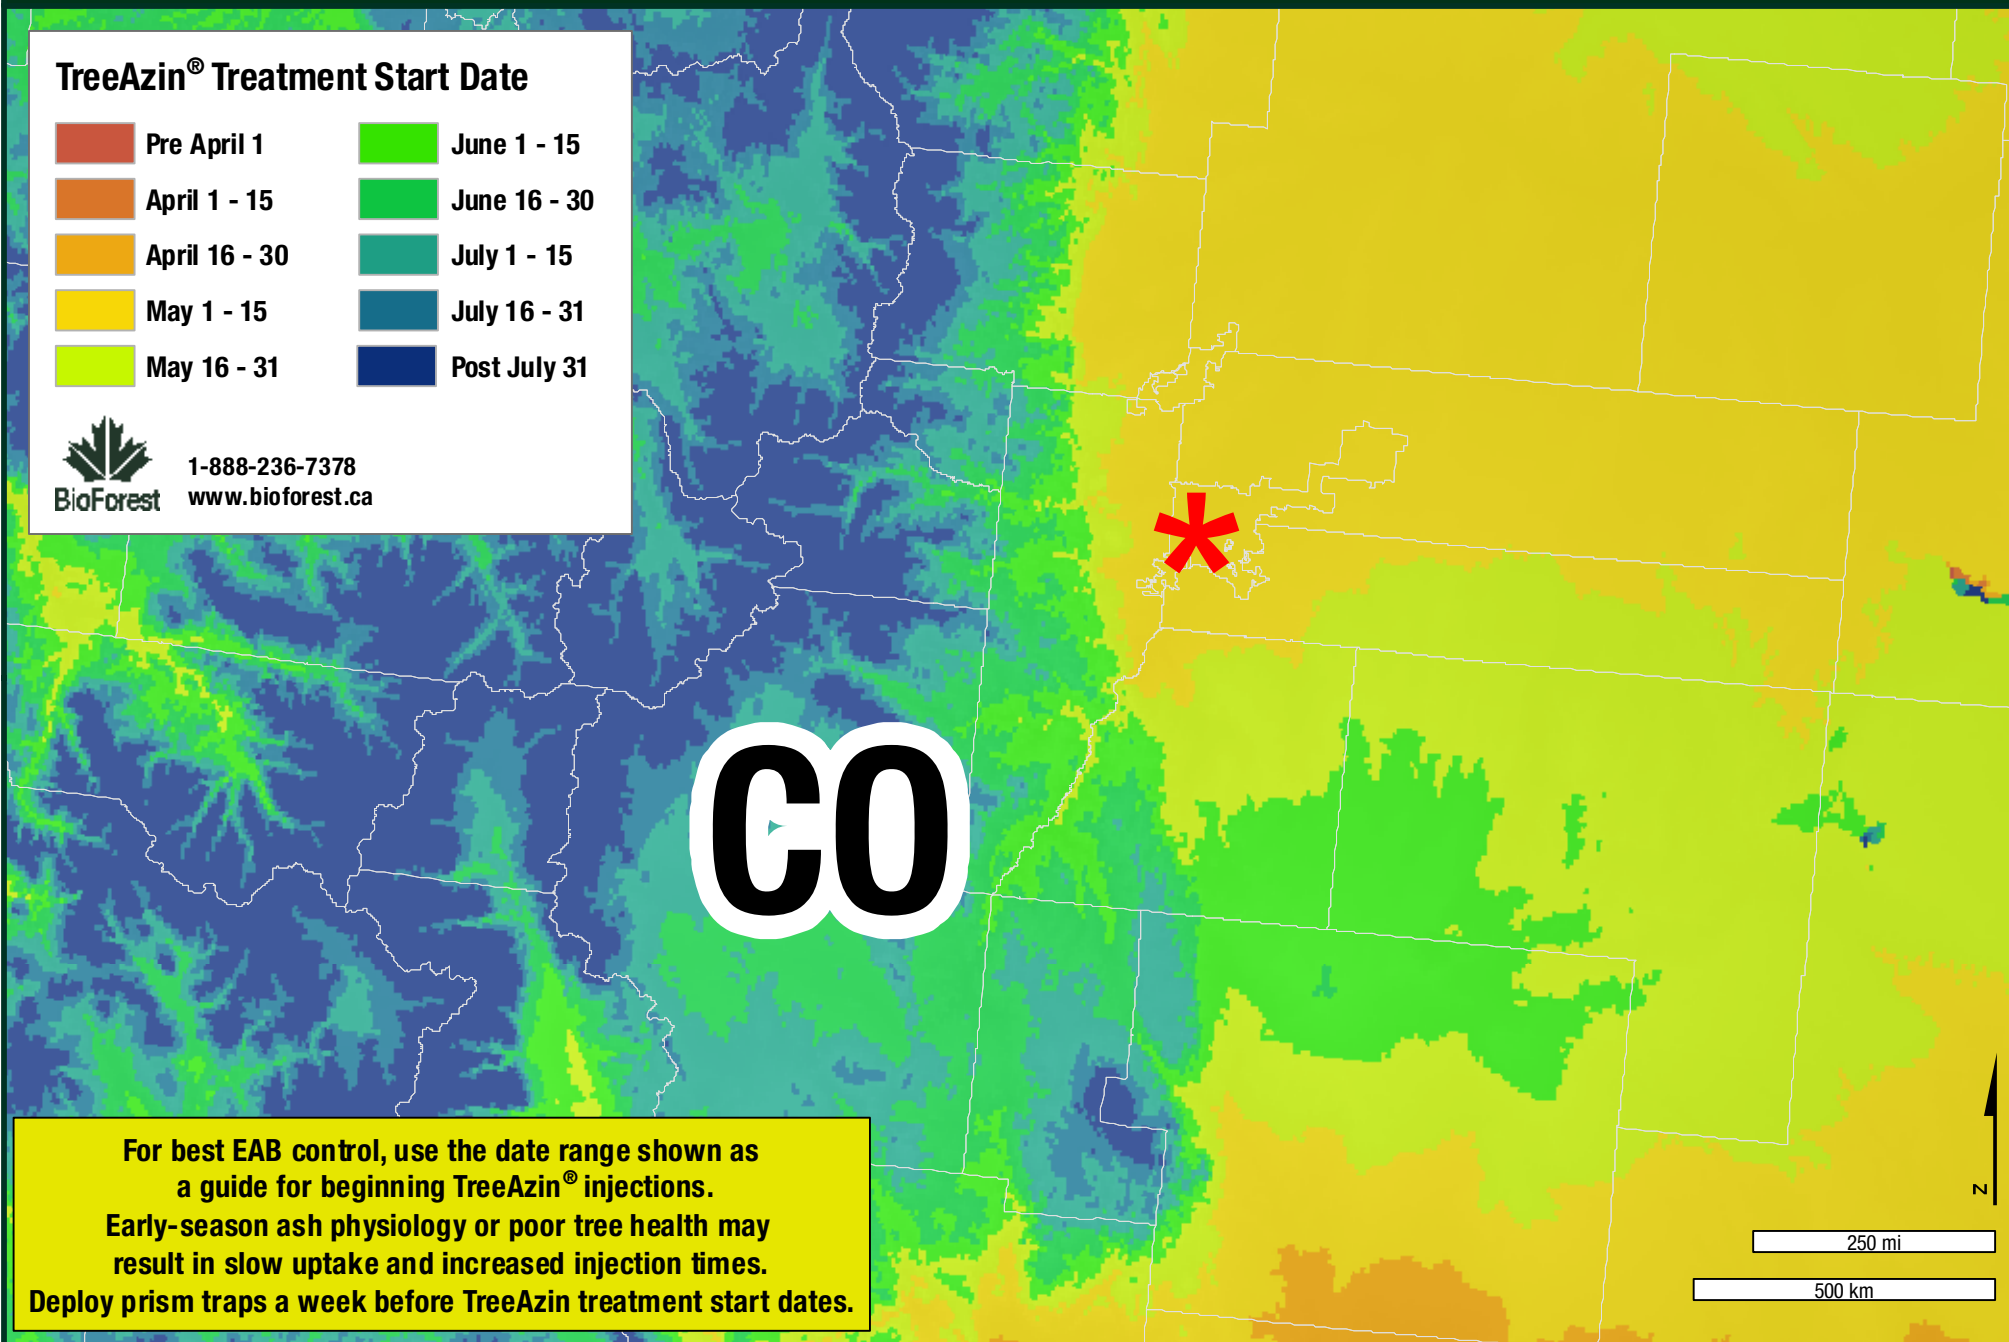

2017 Emerald Ash Borer (EAB) Adult Emergence Map for TreeAzin® Injections and Prism Trap Deployment

TreeAzin® Treatment Start Date

1-888-236-7378
www.bioforest.ca

For best EAB control, use the date range shown as a guide for beginning TreeAzin® injections.
Early-season ash physiology or poor tree health may result in slow uptake and increased injection times.
Deploy prism traps a week before TreeAzin treatment start dates.

BioSIM produced Emerald Ash Borer emergence date map based on a cumulative 250 degree day model at base 10°C (450 degree days at base 50°F).
Source: Environment Canada and NOAA daily weather data as of July 20, 2017 and 30-year climate normals (1981-2010).